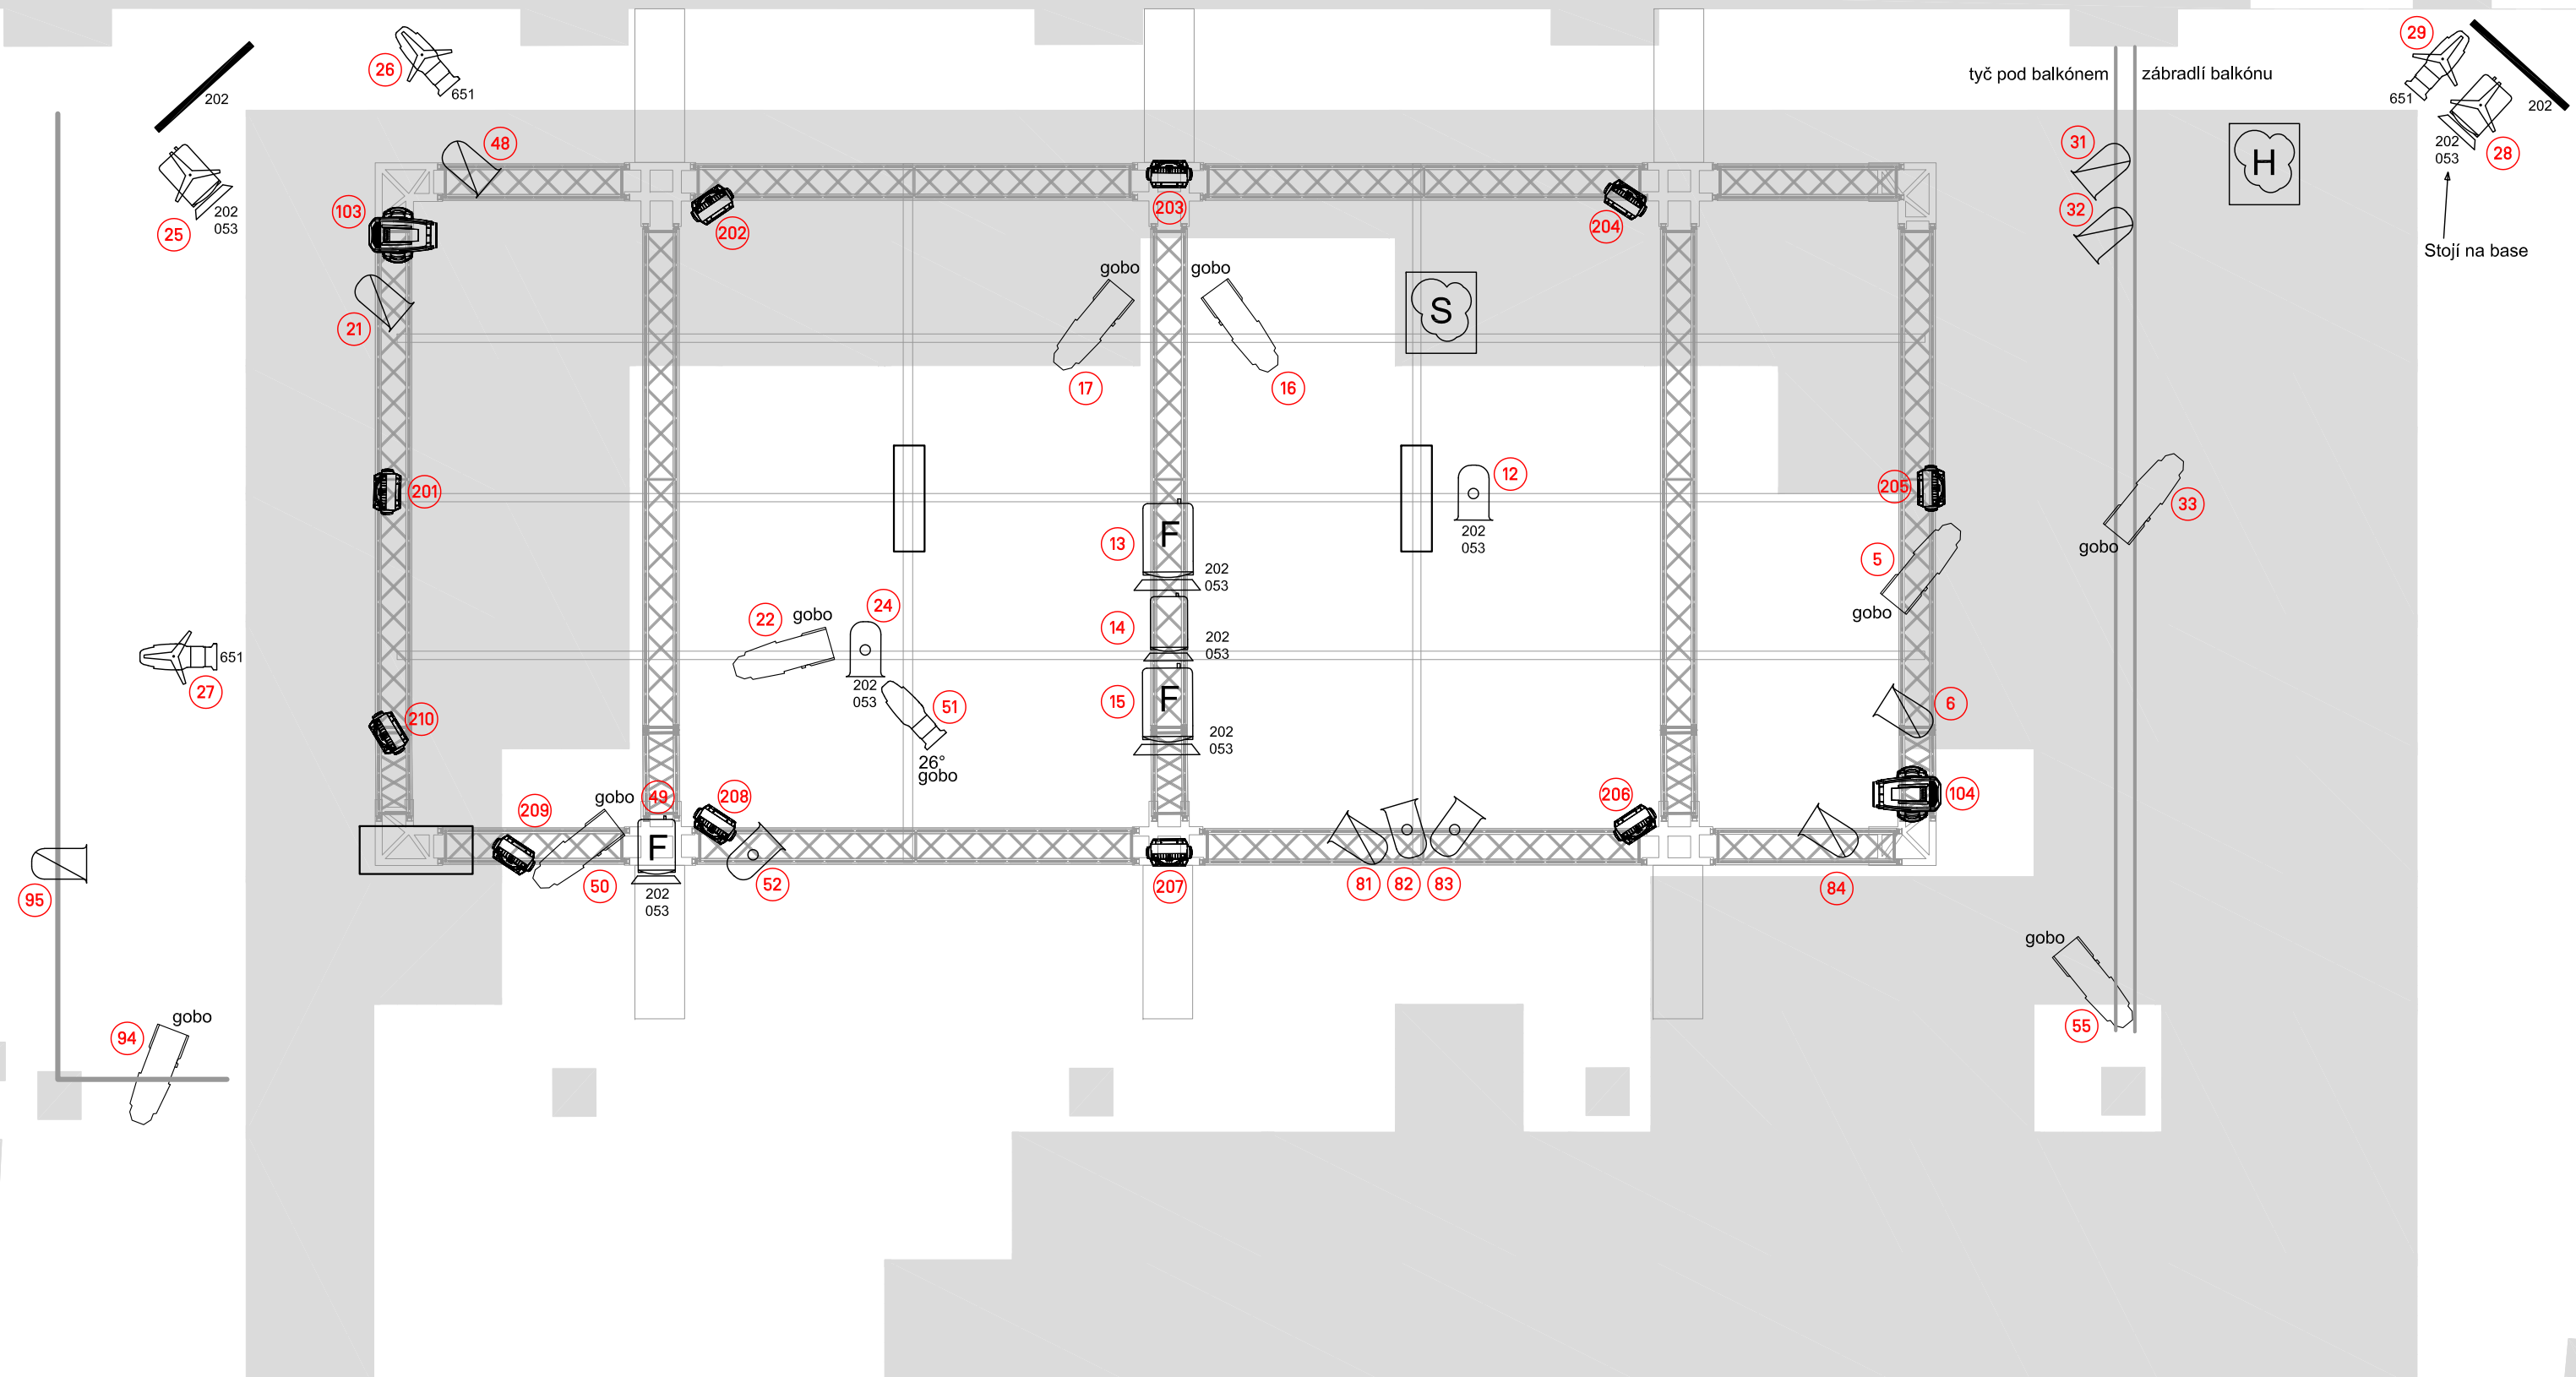

Set up: 12 hours for construction, lights and rehearsal

Strike: 1 hour

Local staff requirements: sound technician, light technician, stage technician

Stage requirements:

Minimum space dimensions: 13x20m

Truss system height: min. 7m

Lights:

Lighting control desk MA2 command wing and MA2 fader wing

9x	Etc profil zoom 25-50 + 9x gobo holder
5x	profil 50
4x	1kw GHR
1x	1kw FHR
3x	2kw FHR

7x	par 62
5x	par 61
3x	sunstrip active
4x	American DJ mega tri bar
10x	Cameo CLP Flatt PRO 18
2x	Elation Davinci artiste
2x	Martin rush strobe
1x	Haze
9x	Martin rush 1 par (can be replaced with another type of light)

Projections

2x	Projector - at least 8000 lm + 2x wide-angle lens 0.8-1.1 (must have)
2x	projector - at least 5000 lm (optional)

Sound

PA system corresponding to the space
 1x clip mic for the singer

tyč pod balkónem zábradlí balkónu

OSTROV

Location: La Fabrika - Slévárna

File name: Lightplot_plan view
Version: v1

DATE: 26.01. 2022

SCALE: 1:50

Pavla Beranová
pavla.beran@gmail.com
+420605035281