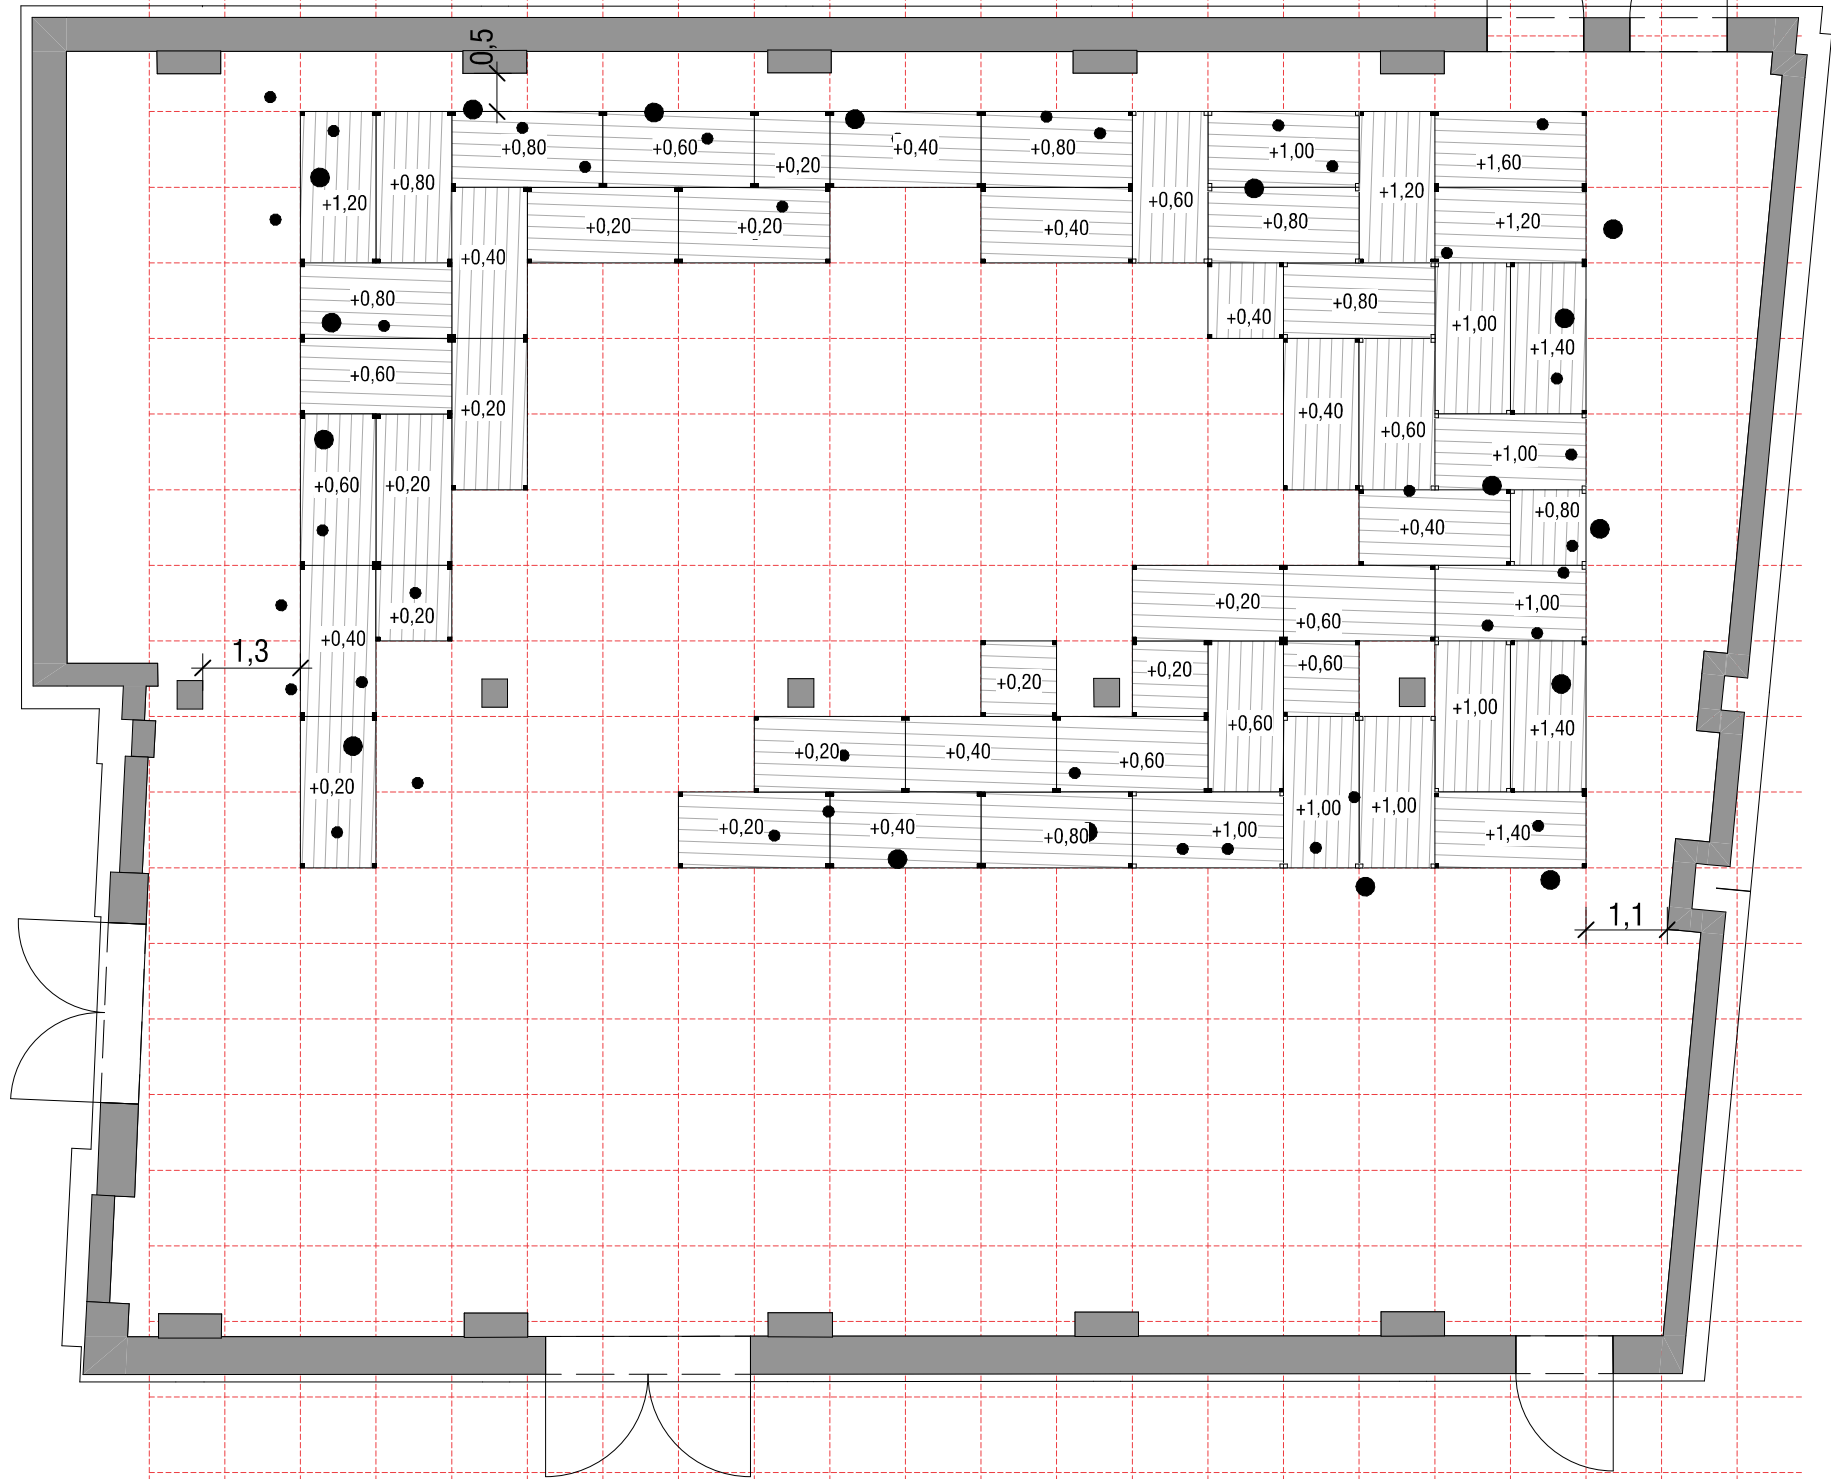

Mirelon and gray dance floor 5x10m

Nivtec:

2x1m

Height:20 cm 8x
Height:40 cm 8x
Height:60 cm 8x
Height:80 cm 8x
Height:100 cm 8x
Height:120 cm 3x
Height:140 cm 3x
Height:160 cm 1x

1x1m

Height:20 cm 2x
Height:40 cm 1x
Height:80 cm 1x

Lights:

Lighting control desk MA2 command wing and MA2 fader wing

9x	Etc profil zoom 25-50 + 9x gobo holder
5x	profil 50
4x	1kw GHR
1x	1kw FHR
3x	2kw FHR

7x	par 62
5x	par 61
3x	sunstrip active
4x	American DJ mega tri bar
10x	Cameo CLP Flatt PRO 18
2x	Elation Davinci artiste
2x	Martin rush strobe
1x	Haze
9x	Martin rush 1 par (can be replaced with another type of light)

Projections

2x	Projector - at least 8000 lm + 2x wide-angle lens 0.8-1.1 (must have)
2x	projector - at least 5000 lm (optional)

Sound

PA system corresponding to the space
 1x clip mic for the singer

tyč pod balkónem zábradlí balkónu

OSTROV

Location: La Fabrika - Slévárna

File name: Lightplot_plan view
Version: v1

DATE: 26.01. 2022

SCALE: 1:50

Pavla Beranová
pavla.beran@gmail.com
+420605035281