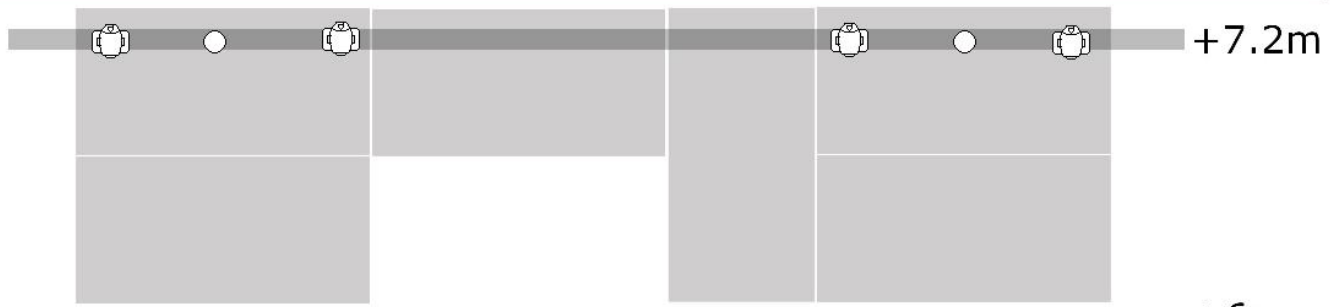

10 m

stage
7x2m
height 1.8m

6x nivtec
180cm high

dancefloor
10x10m

console GRAND MA2

pc 1000w / 8x

etc 25-50 / 7x

haze base

10 m

+7.2m

+6m

+7.2m

+7.2m

+7.2m

12m

+7.2m

1x guitar line

1x stage monitor

1 x In-ear or line for drummer

1x projector: at least 5000lumen and connection via hdmi

2x audio lines in a cabin to the soundcraft

10 m

+7.2m

lights