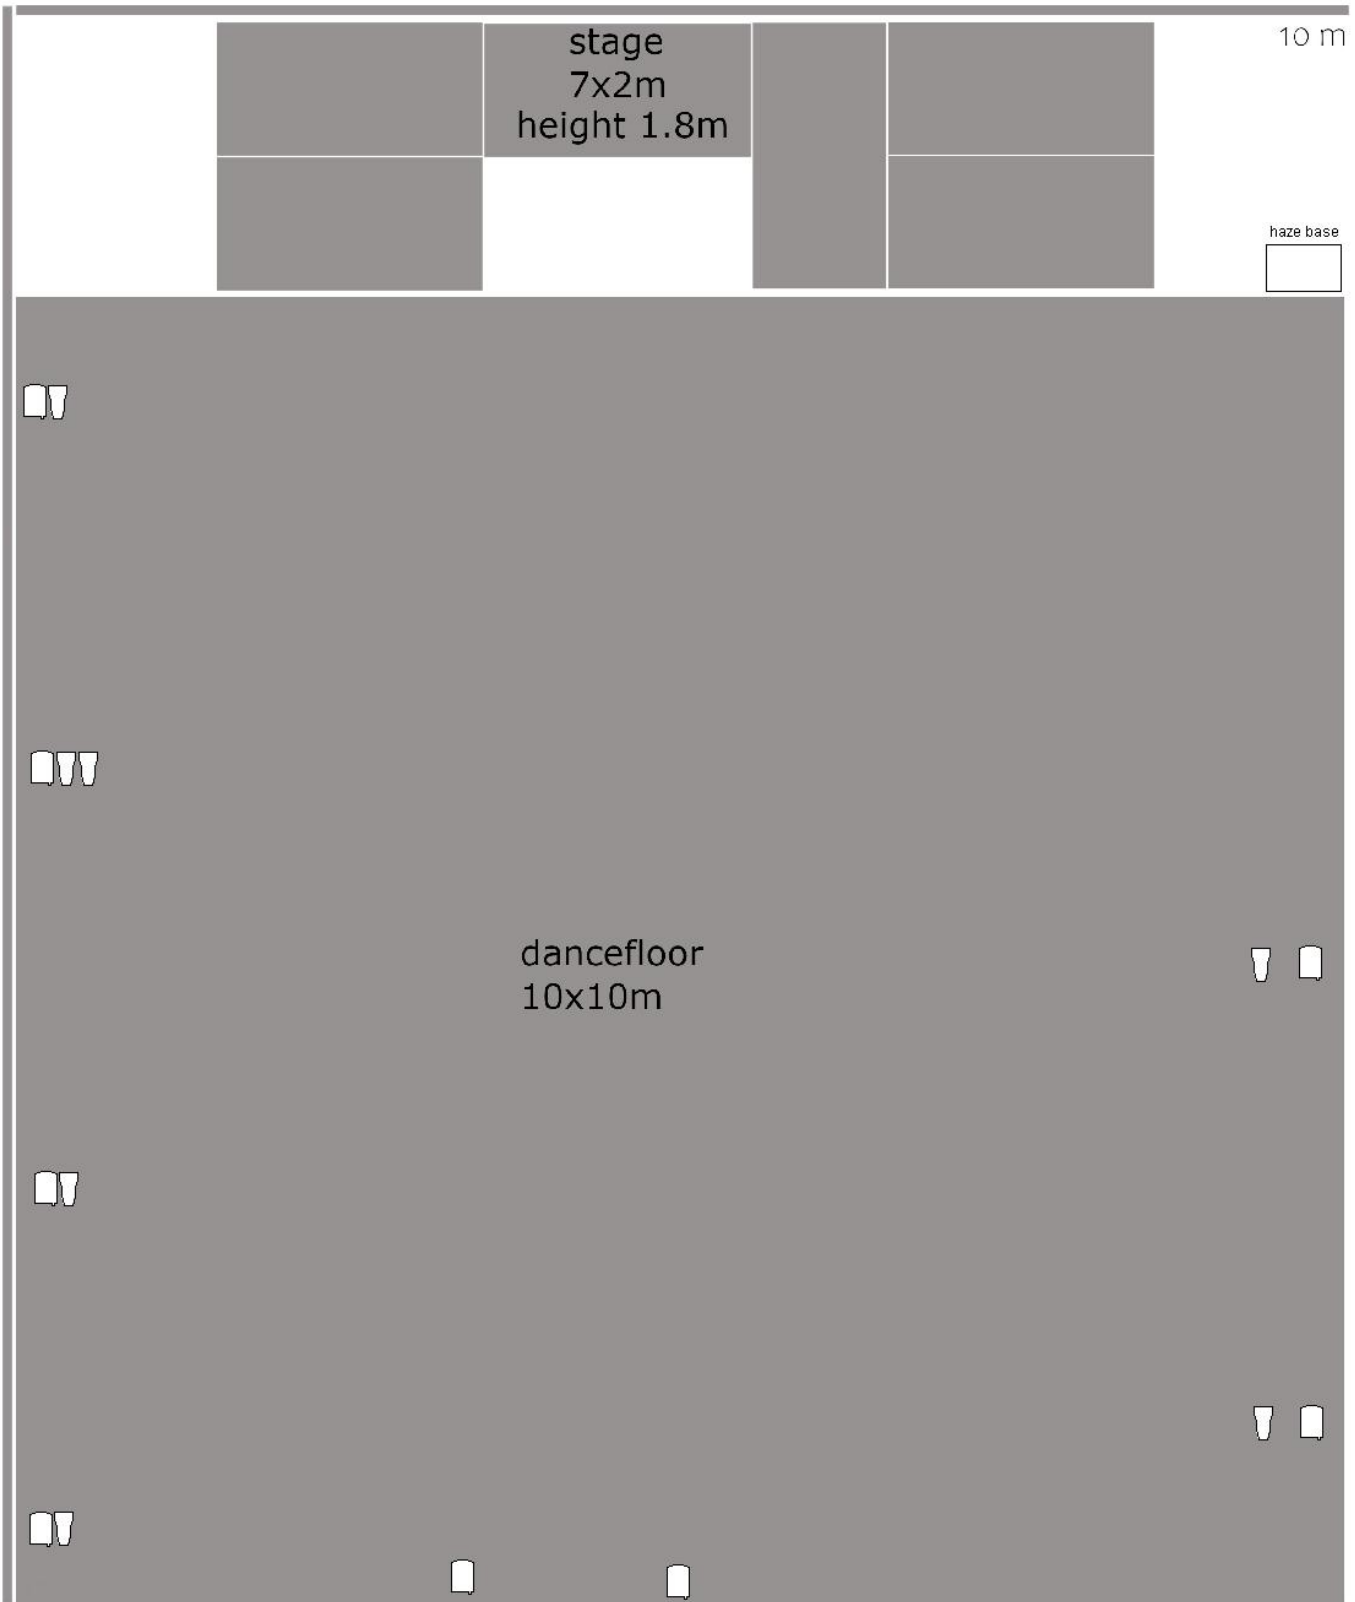

10 m

stage
7x2m
height 1.8m

6x nivtec
180cm high

dancefloor
10x10m

console GRAND MA2

pc 1000w / 8x

etc 25-50 / 7x

haze base

1x guitar line

1x stage monitor

1 x In-ear or line for drummer

1x projector: at least 5000lumen and connection via hdmi

2x audio lines in a cabin to the soundcraft

10 m

+7.2m

lights

+6m

screen[tulle]

+7.2m

lights

+7.2m

lights

+7.2m

lights

12m

+7.2m

lights